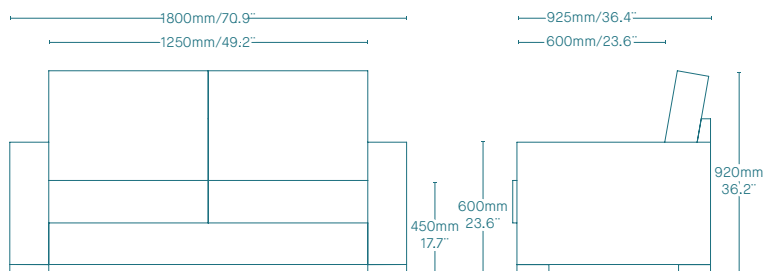

UNE-EN ISO
9001:2015

UNE-EN ISO
14001:2015

RICHARD SOFA

TECHNICAL PRESENTATION

Dimensions

- One , two and three **seater sofas**
- **Upholstery:** upholstered in full grain leather, natural genuine leather, highly resistant leather imitations or in other fabric finishes.
- **Finishes:** Straight lines upholstered with double stitching
- **Base:** Wooden feet
- **Armrests:** armchair with structural upholstery armrests.
- **Matching coffee tables** with square and rectangular shapes
- Option for **corner sofas**.