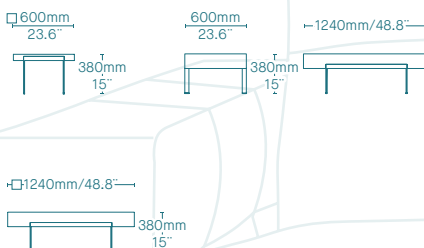

Avocado collection