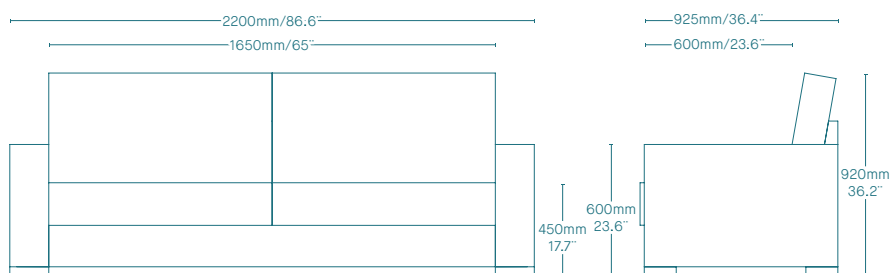

UNE-EN ISO
9001:2015

UNE-EN ISO
14001:2015

RICHARD SOFA

TECHNICAL PRESENTATION

Dimensions

- One , two and three **seater sofas**
- **Upholstery:** upholstered in full grain leather, natural genuine leather, highly resistant leather imitations or in other fabric finishes.
- **Finishes:** Straight lines upholstered with double stitching
- **Base:** Wooden feet
- **Armrests:** armchair with structural upholstery armrests.
- **Matching coffee tables** with square and rectangular shapes
- Option for **corner sofas**.