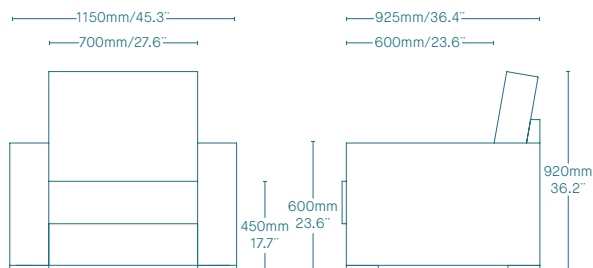

UNE-EN ISO
9001:2015

UNE-EN ISO
14001:2015

RICHARD SOFA

TECHNICAL PRESENTATION

Dimensions

- One , two and three **seater sofas**
- **Upholstery:** upholstered in full grain leather, natural genuine leather, highly resistant leather imitations or in other fabric finishes.
- **Finishes:** Straight lines upholstered with double stitching
- **Base:** Wooden feet
- **Armrests:** armchair with structural upholstery armrests.
- **Matching coffee tables** with square and rectangular shapes
- Option for **corner sofas**.