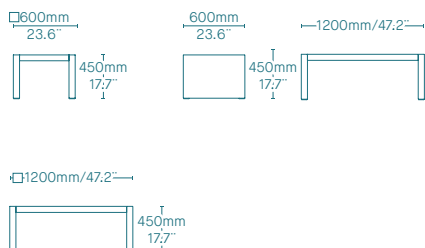

Occasional tables recommended

Aqua collection