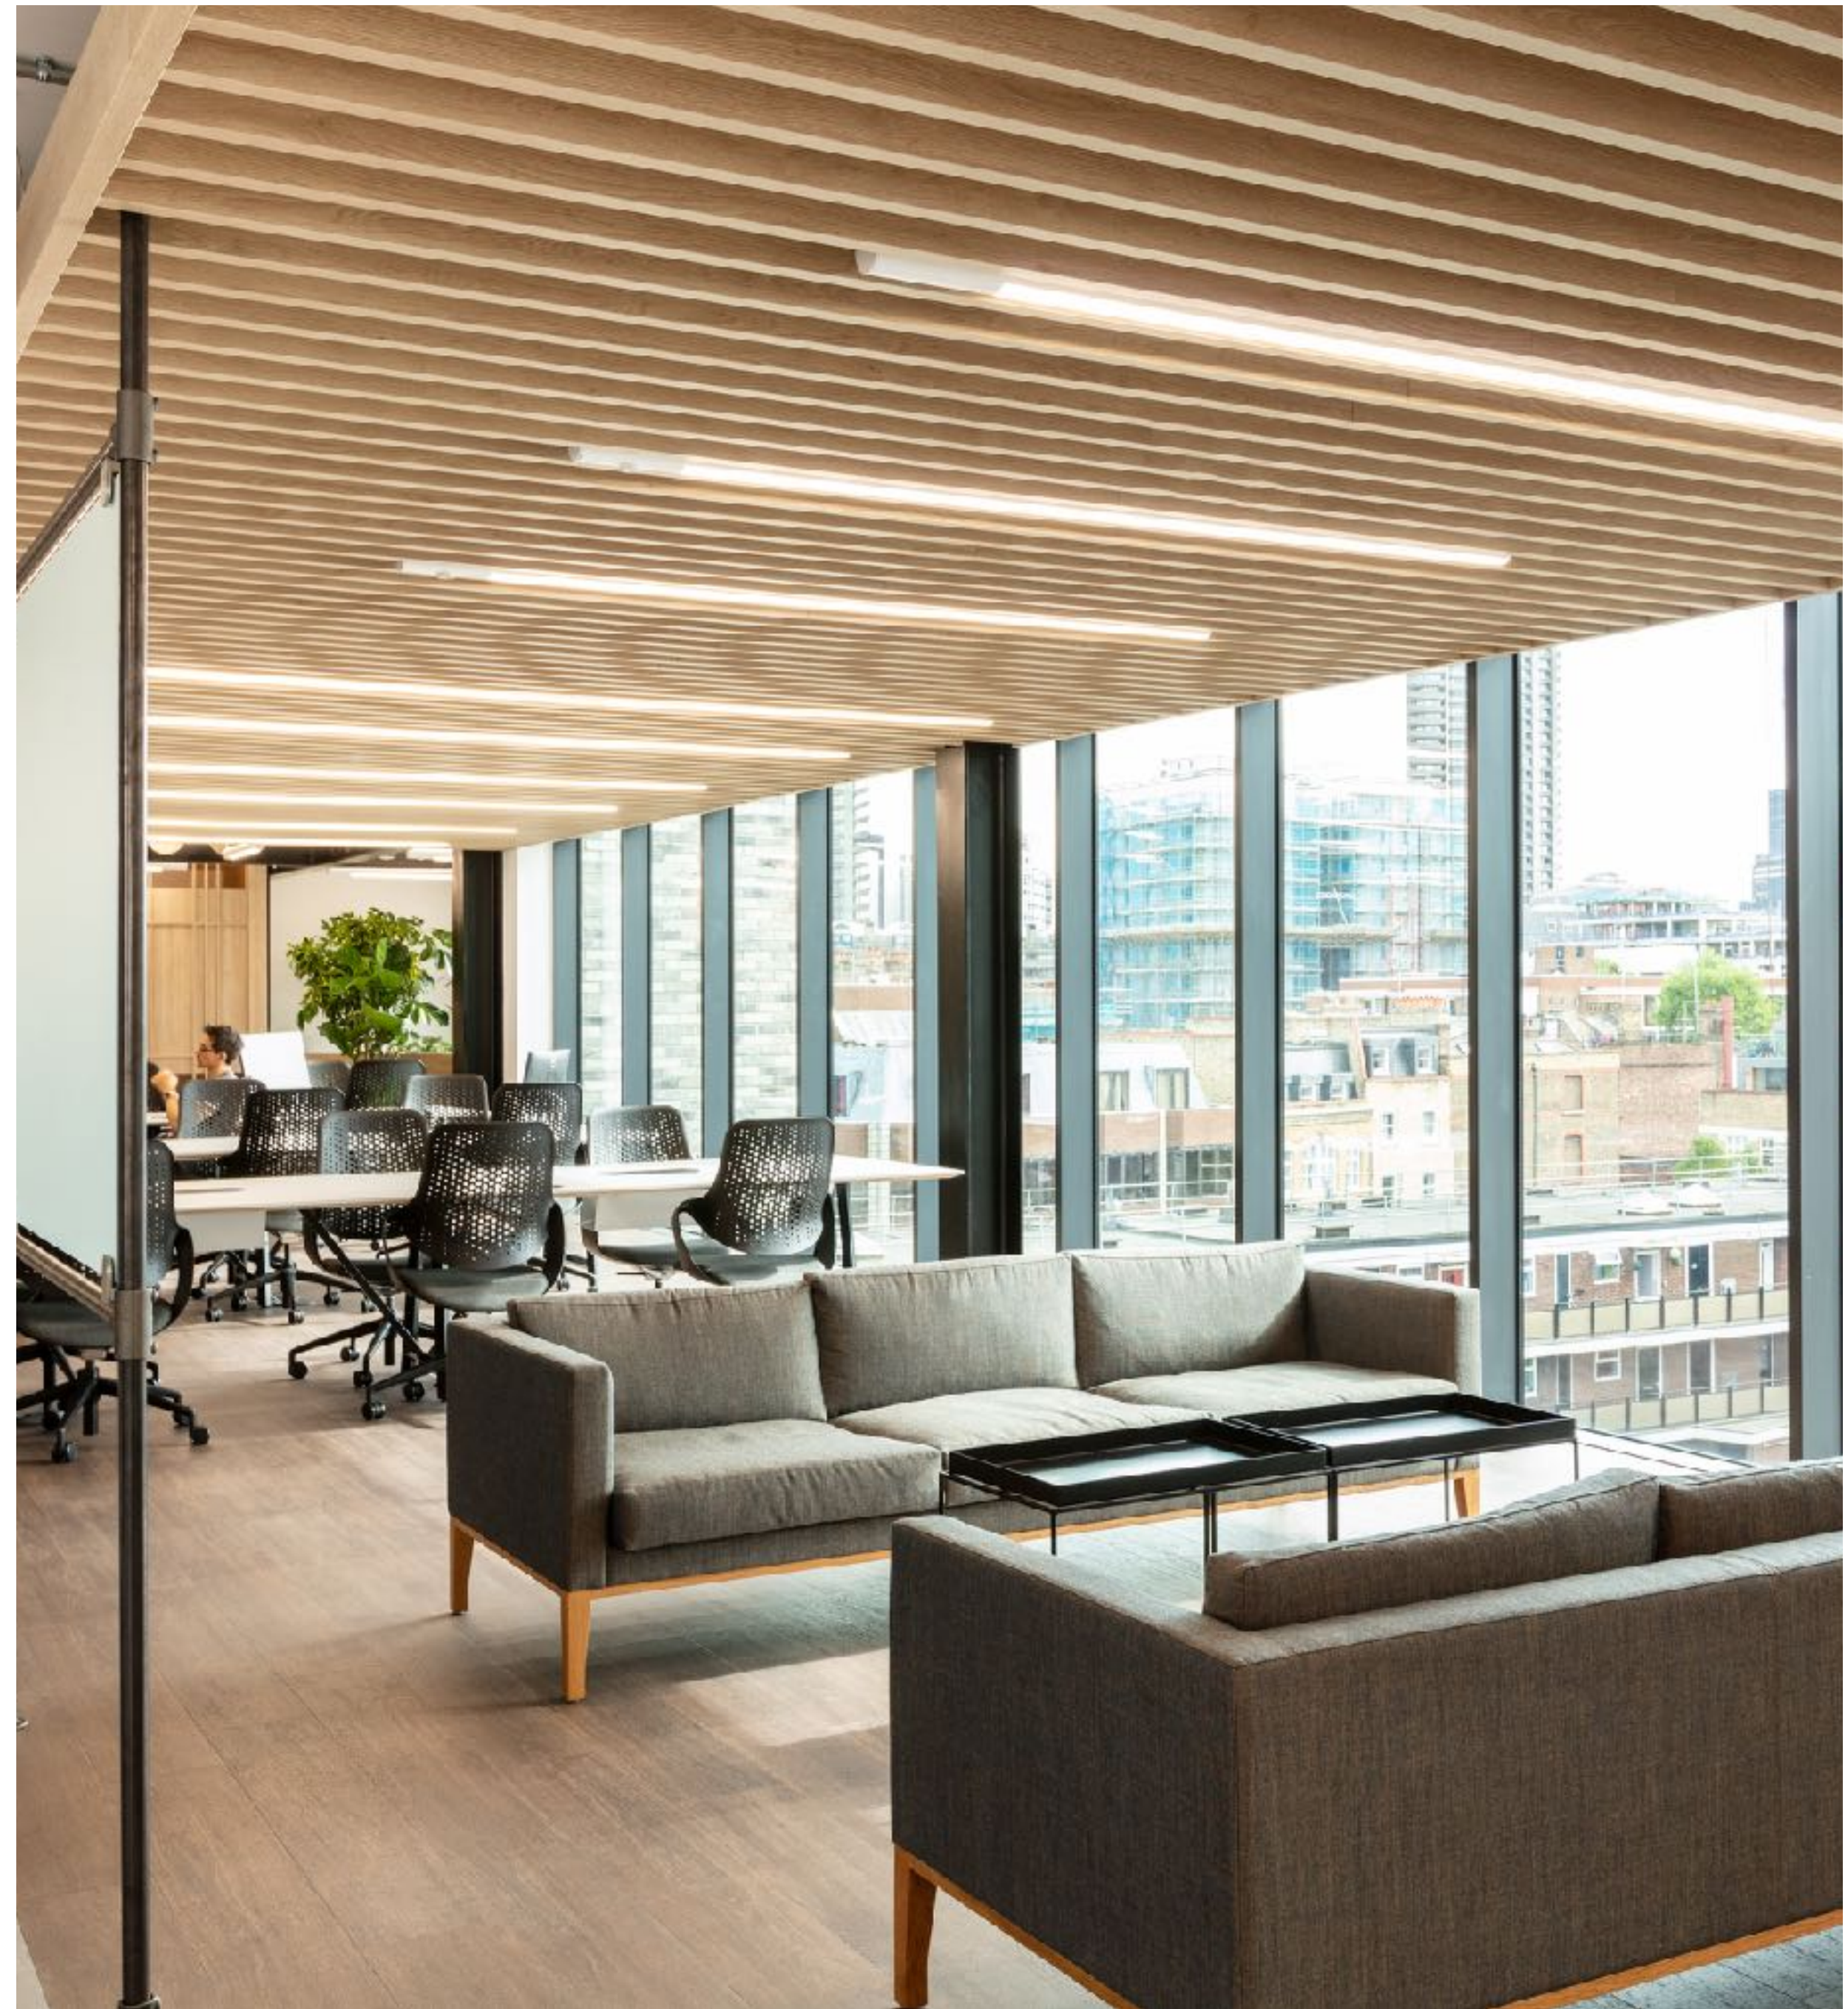

Realizing the full potential of your space is important to any interior design scheme. We can offer a customizable solution to maximize space and fully utilize floor area, especially when floor space is limited. Orten seating creates intimate spaces to meet and collaborate with a degree of informality.