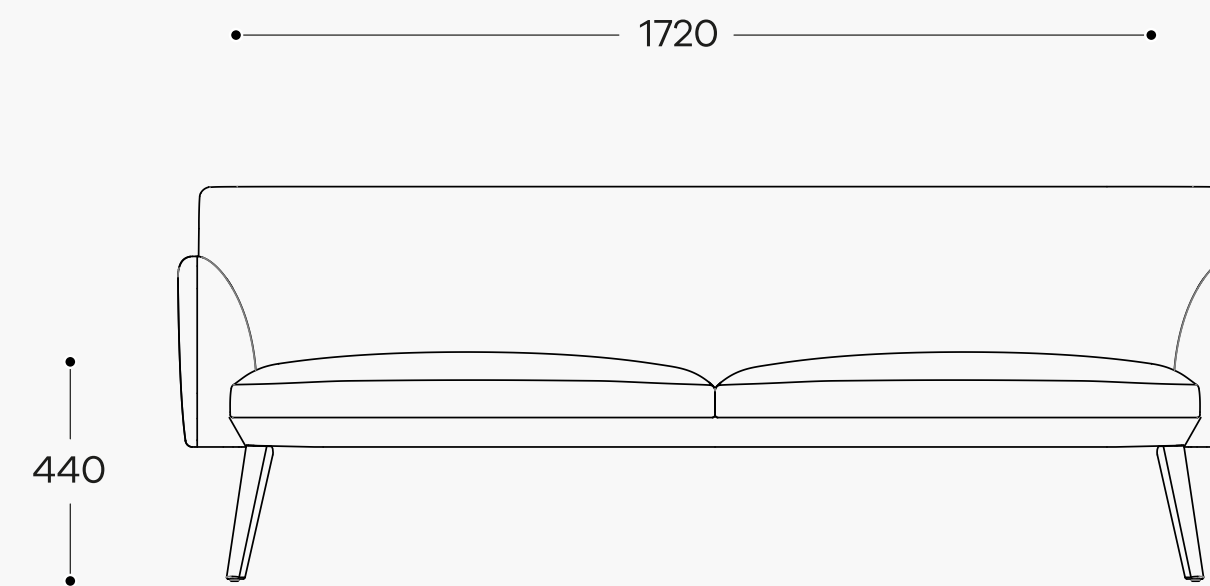

Features

- Flo armchair
- Large pinch stitch detail
- Steel sub frame
- Oak leg finished with clear satin lacquer
- Glides for easy reconfiguration
- Available in fabric and leather
- Two-tone fabric options available
- CMHR Moulded Foam
- Sprung seat & backrest

FLO/1

FLO/2