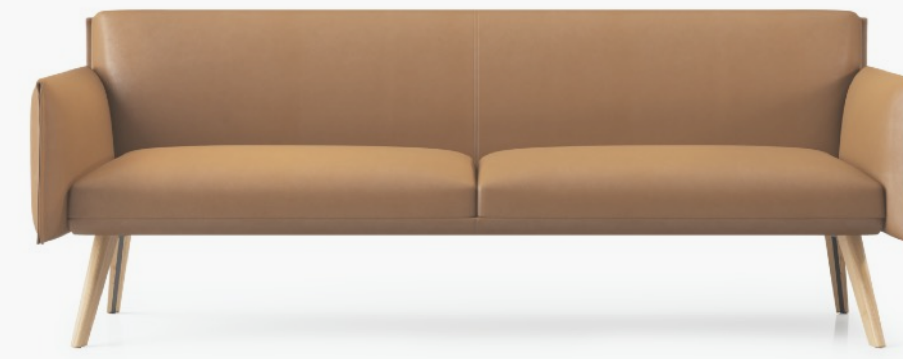

Features

- Flo armchair
- Large pinch stitch detail
- Steel sub frame
- Oak leg finished with clear satin lacquer
- Glides for easy reconfiguration
- Available in fabric and leather
- Two-tone fabric options available
- CMHR Moulded Foam
- Sprung seat & backrest

FLO/1

FLO/2