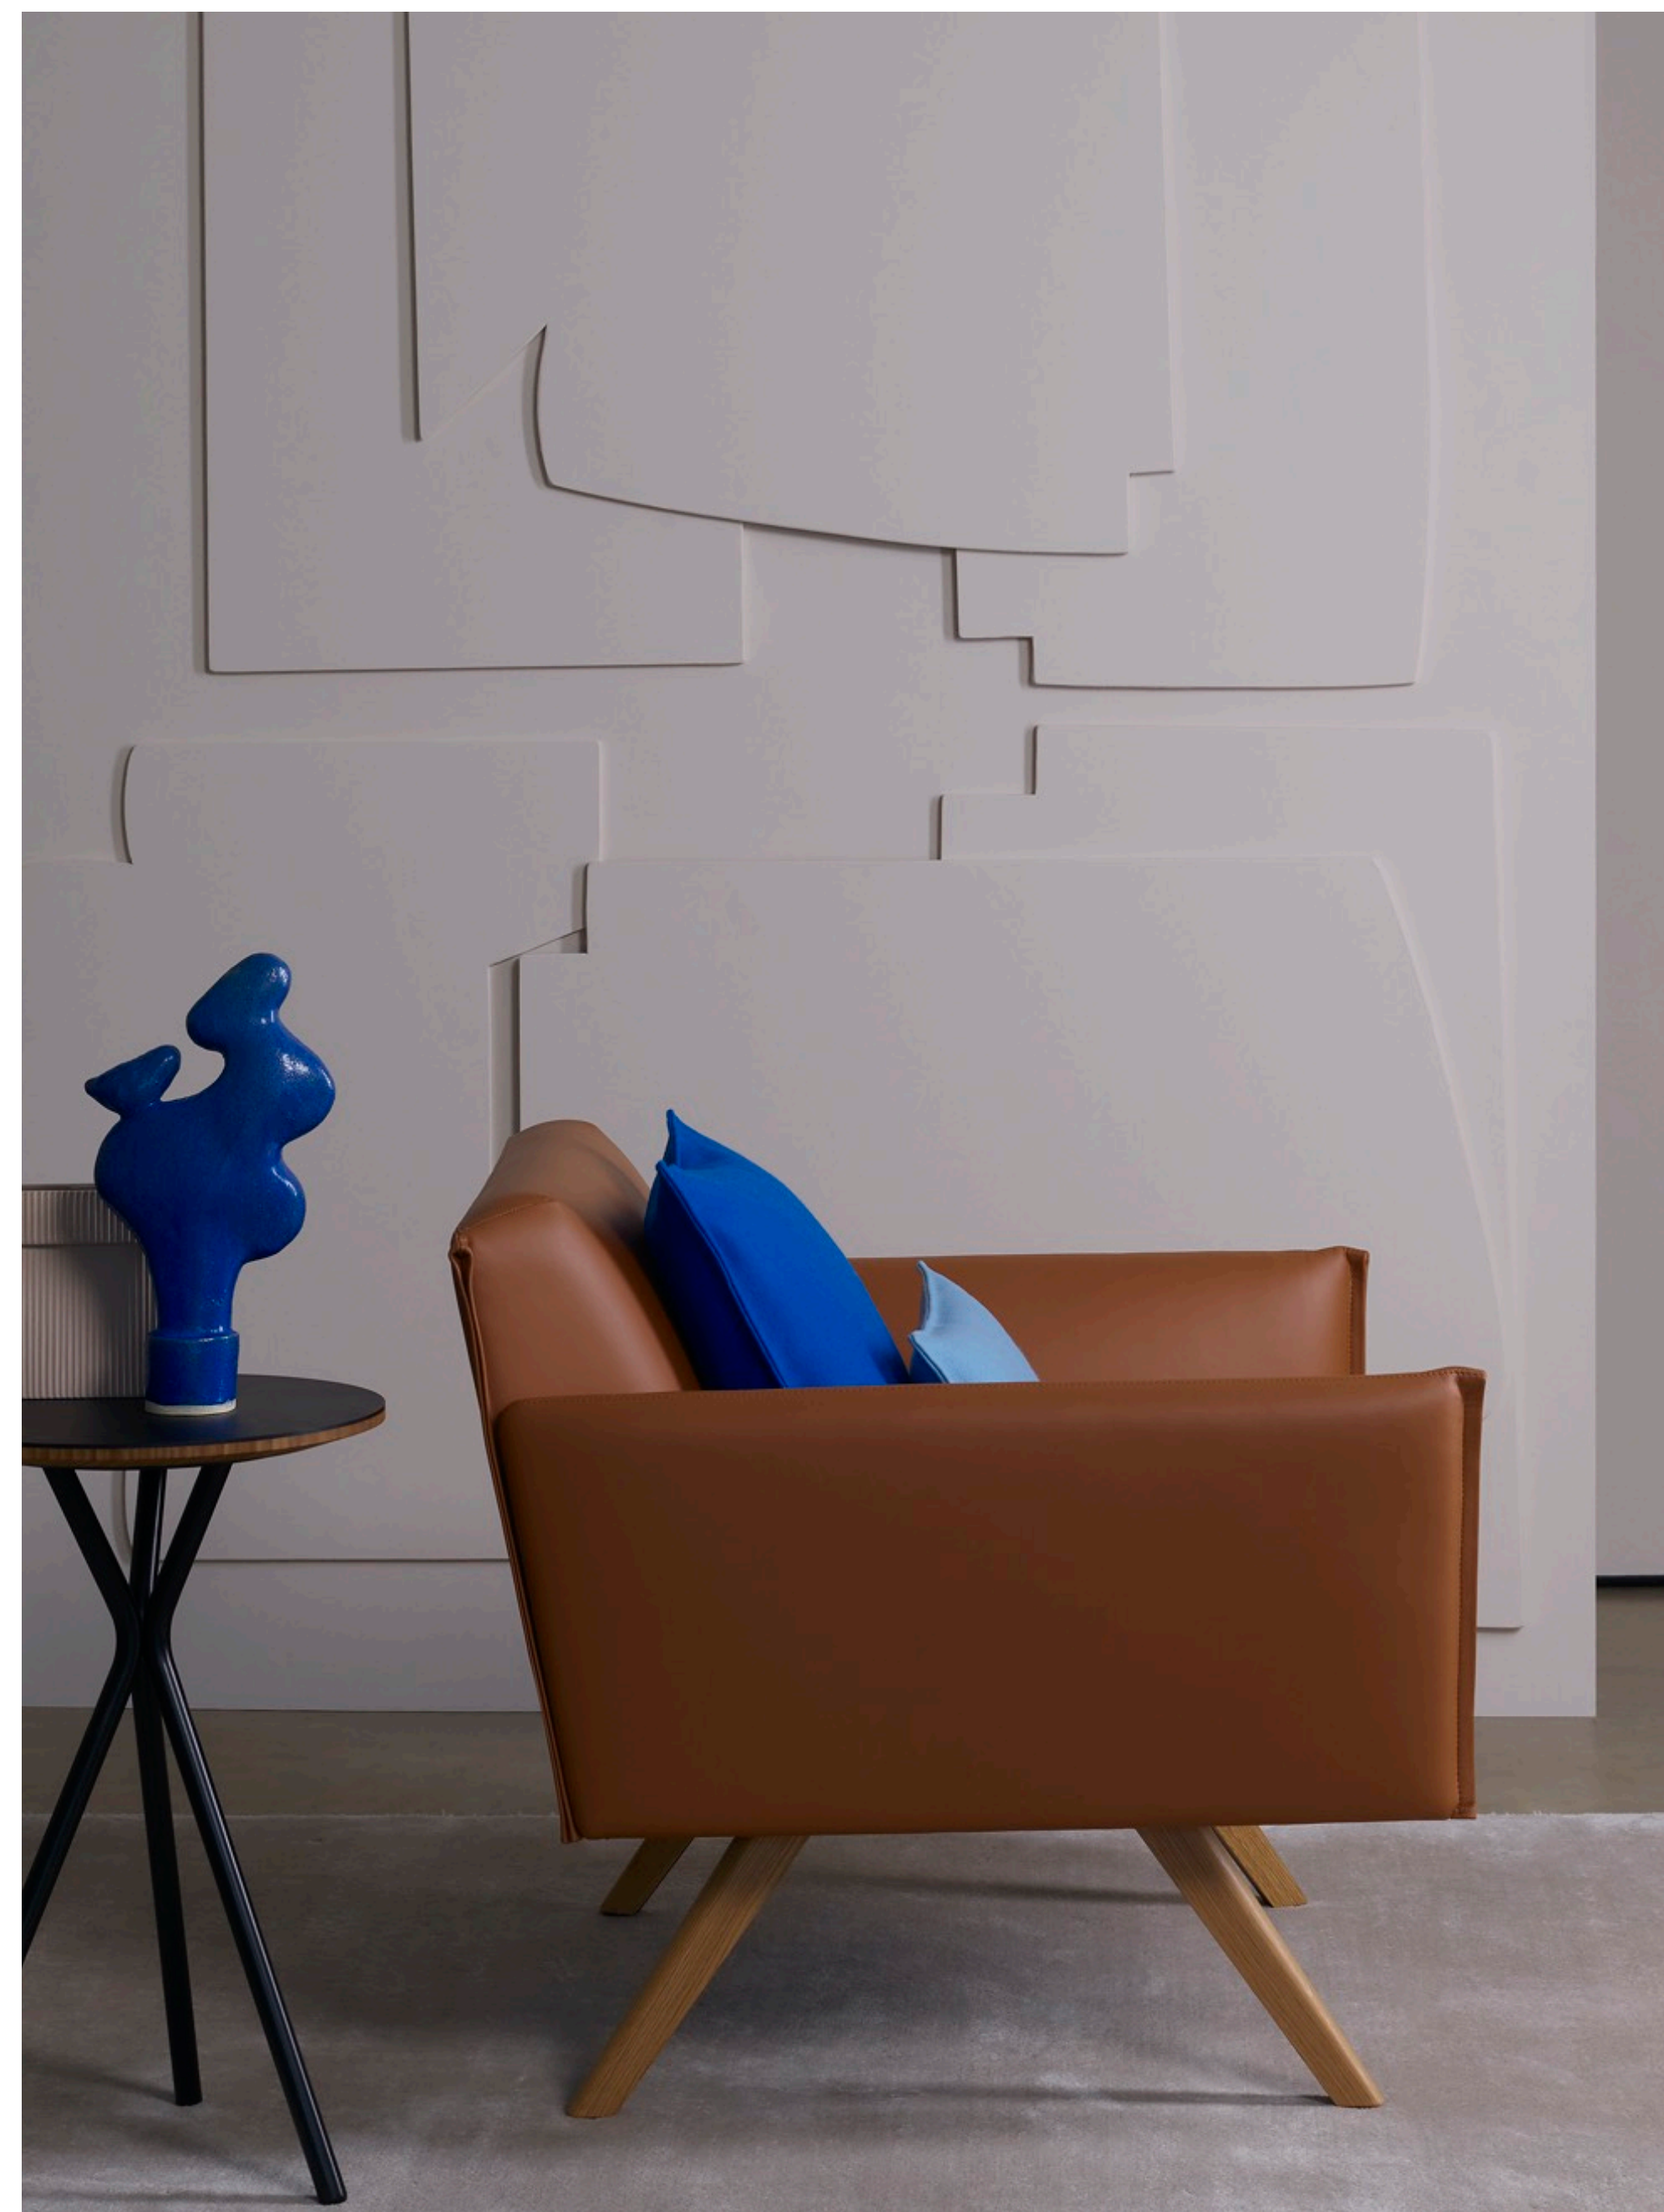

Its low profile reflects a relaxed, confident poise, while the envelope shaped arms have a soft, pillow like contour with large pinch stitch detail on the vertical lines.

boss

### Devotion to detail

Flo's sophisticated character is expressed through its upholstery and its finer details. The pillowy arms chamfer at each end with an exaggerated pinch stitch giving both sofa and chair a unique outward face, while the rear edge of the arm merges neatly with the structured back. The minimal silhouette is softened by its timber leg detail, introducing a whisper of nature to the design.

## Features

- Flo armchair
- Large pinch stitch detail
- Steel sub frame
- Oak leg finished with clear satin lacquer
- Glides for easy reconfiguration
- Available in fabric and leather
- Two-tone fabric options available
- CMHR Moulded Foam
- Sprung seat & backrest