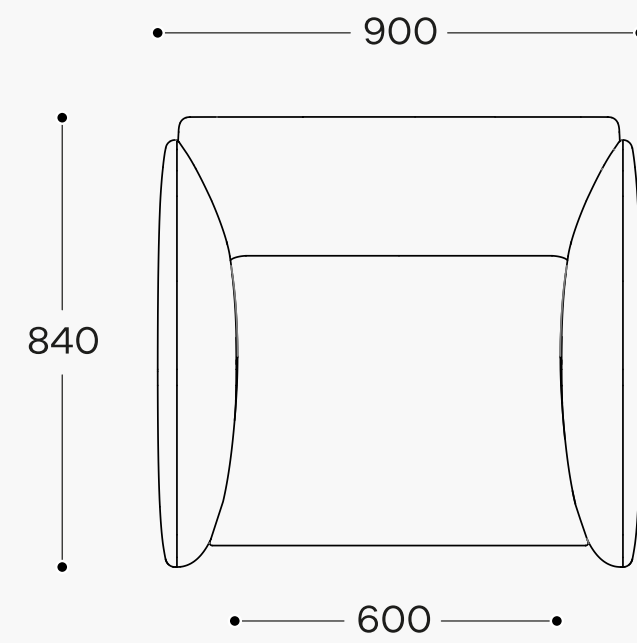

Features

- Flo armchair
- Large pinch stitch detail
- Steel sub frame
- Oak leg finished with clear satin lacquer
- Glides for easy reconfiguration
- Available in fabric and leather
- Two-tone fabric options available
- CMHR Moulded Foam
- Sprung seat & backrest

FLO/1