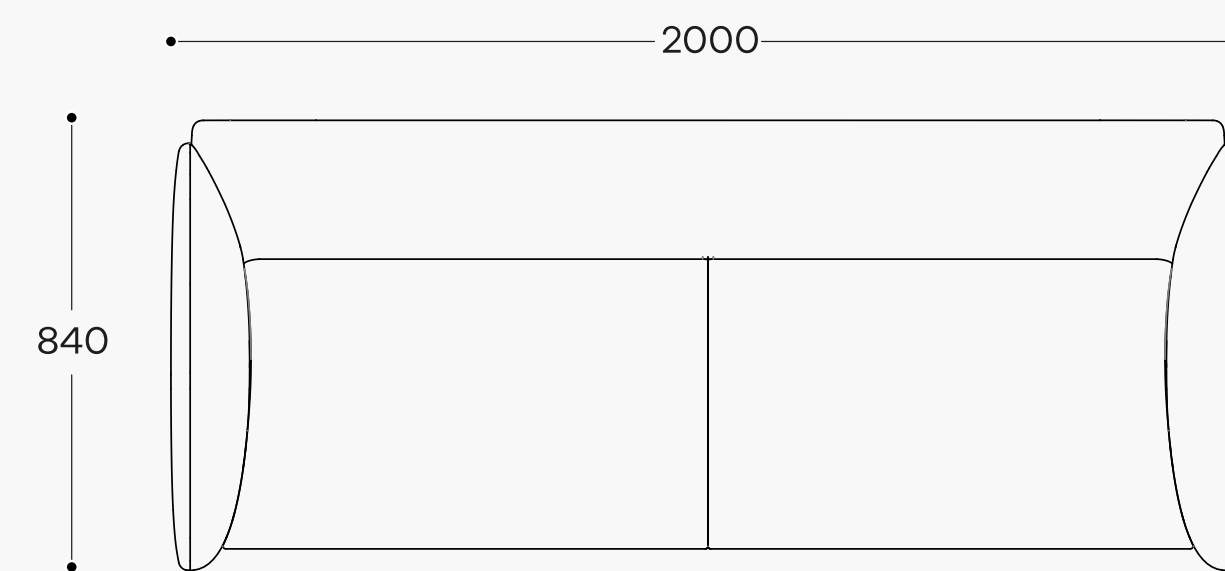

Features

- Flo armchair
- Large pinch stitch detail
- Steel sub frame
- Oak leg finished with clear satin lacquer
- Glides for easy reconfiguration
- Available in fabric and leather
- Two-tone fabric options available
- CMHR Moulded Foam
- Sprung seat & backrest

FLO/1

FLO/2