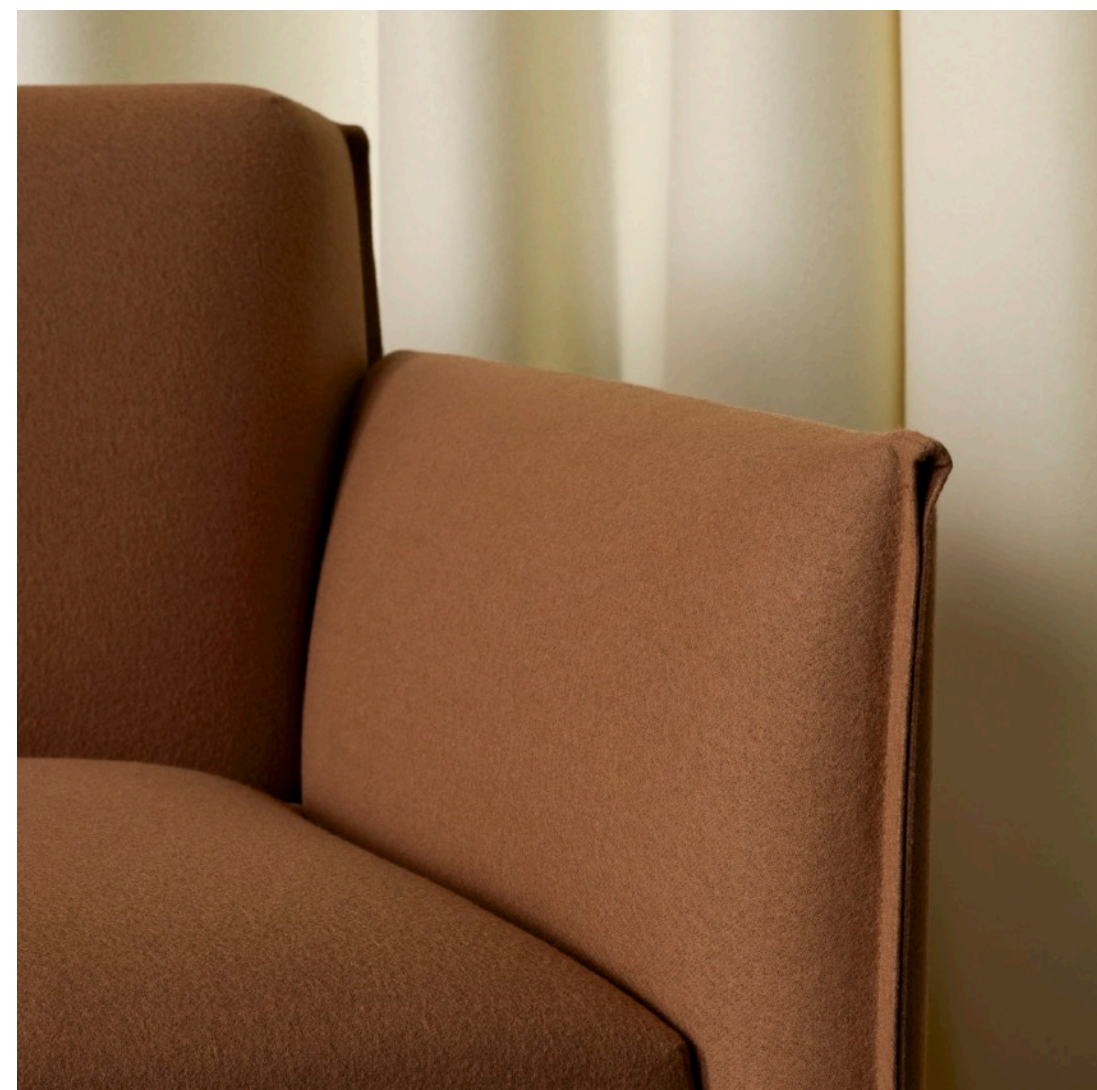

Its low profile reflects a relaxed, confident poise, while the envelope shaped arms have a soft, pillow like contour with large pinch stitch detail on the vertical lines.

boss

### Devotion to detail

Flo's sophisticated character is expressed through its upholstery and its finer details. The pillowy arms chamfer at each end with an exaggerated pinch stitch giving both sofa and chair a unique outward face, while the rear edge of the arm merges neatly with the structured back. The minimal silhouette is softened by its timber leg detail, introducing a whisper of nature to the design.