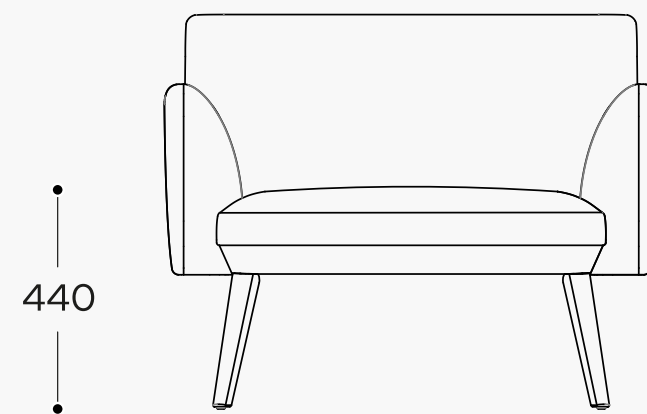

Features

- Flo armchair
- Large pinch stitch detail
- Steel sub frame
- Oak leg finished with clear satin lacquer
- Glides for easy reconfiguration
- Available in fabric and leather
- Two-tone fabric options available
- CMHR Moulded Foam
- Sprung seat & backrest

FLO/1