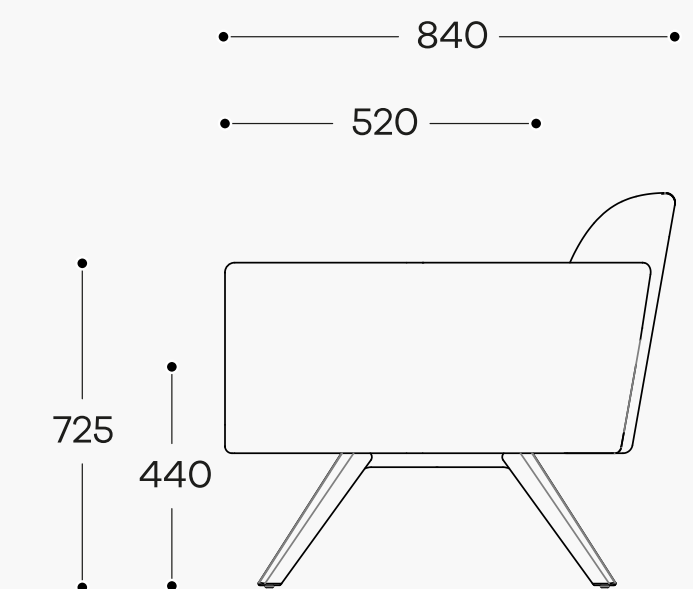

Features

- Flo armchair
- Large pinch stitch detail
- Steel sub frame
- Oak leg finished with clear satin lacquer
- Glides for easy reconfiguration
- Available in fabric and leather
- Two-tone fabric options available
- CMHR Moulded Foam
- Sprung seat & backrest

FLO/1

FLO/2