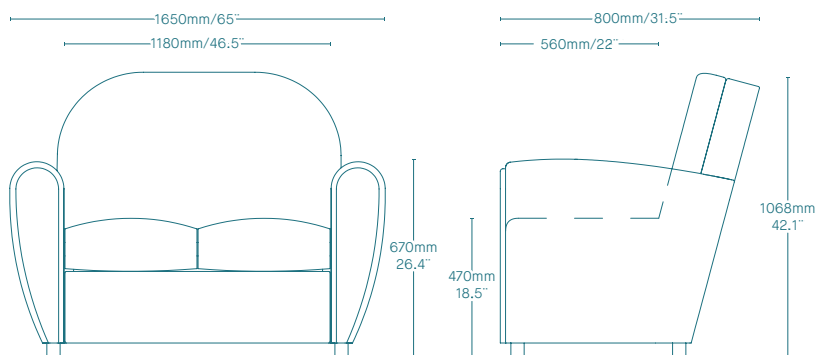

• One and two seater sofas

• **Upholstery:** upholstered in full grain leather, natural genuine leather, highly resistant leather imitations or in other fabric finishes.

• **Armrests:** armchair with structural upholstery armrests.

• **Matching coffee tables** with square and rectangular shapes

• **Base:** wooden feet