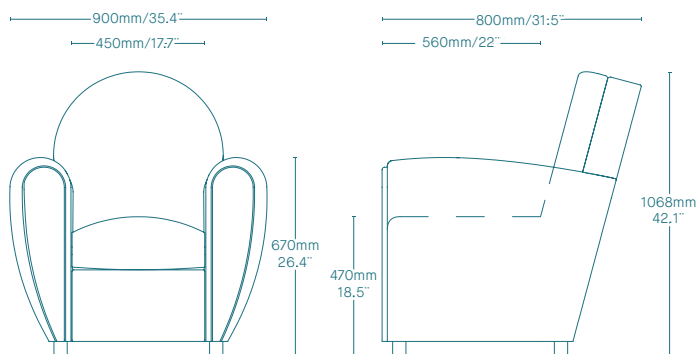

UNE-EN ISO
9001:2015

UNE-EN ISO
14001:2015

ROBERT SOFA

TECHNICAL PRESENTATION

Dimensions

• One and two seater sofas

• **Upholstery:** upholstered in full grain leather, natural genuine leather, highly resistant leather imitations or in other fabric finishes.