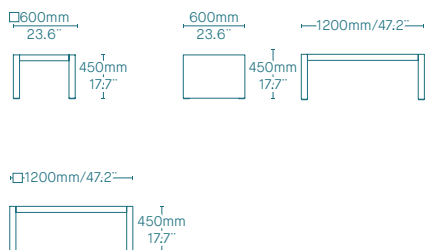

Occasional tables recommended

Aqua collection