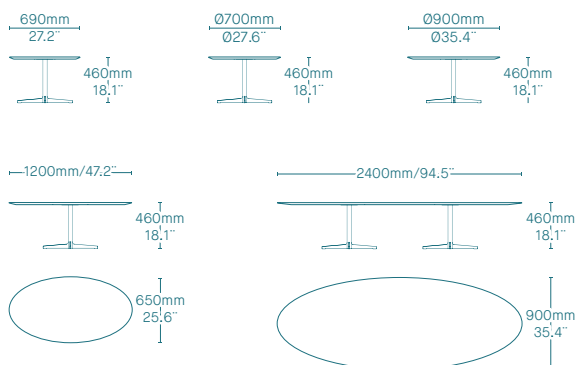

Occasional tables recommended

x64