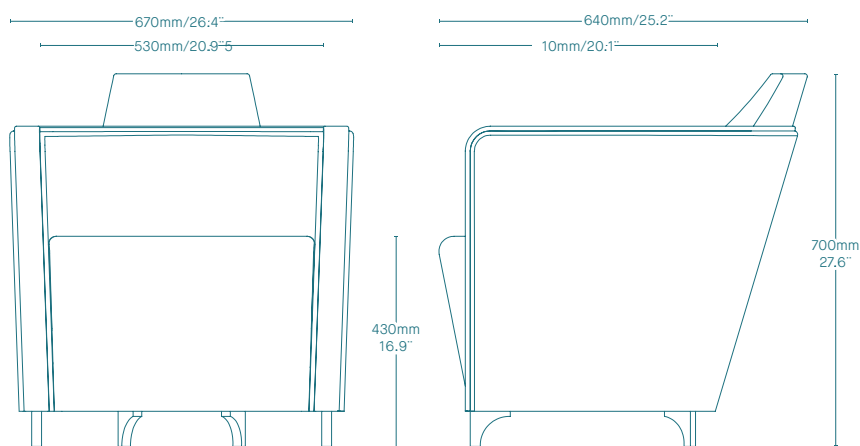

UNE-EN ISO
9001:2015

UNE-EN ISO
14001:2015

JOHN SOFA

TECHNICAL PRESENTATION

Dimensions

- Conference chair for top **management offices or conference rooms and waiting areas.**
- **Upholstery:** upholstered in full grain leather, natural genuine leather, highly resistant leather imitations or in other fabric finishes.
- **Base:** wood legs
- **Backrest:** 1 height
- **Armrests:** armchair with structural armrests